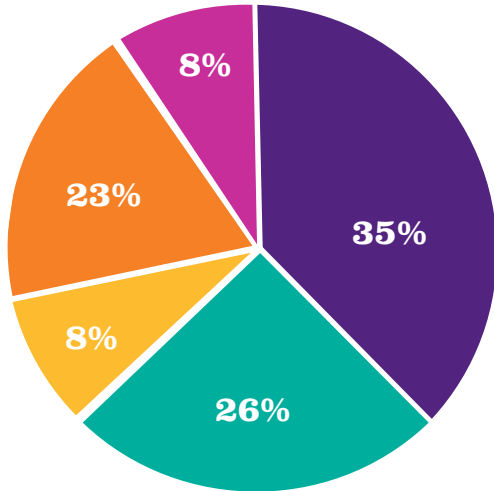

REMARKABLE
Competence
 brave Loyal

AMAZING REMARKABLE
CAPABLE brave

Confidence

ADVENTUROUS

Connection

Financials

REVENUE
\$470,723

- Program Fees
- Corporate Support
- Special Events
- Individual Donations
- Grants/Foundations