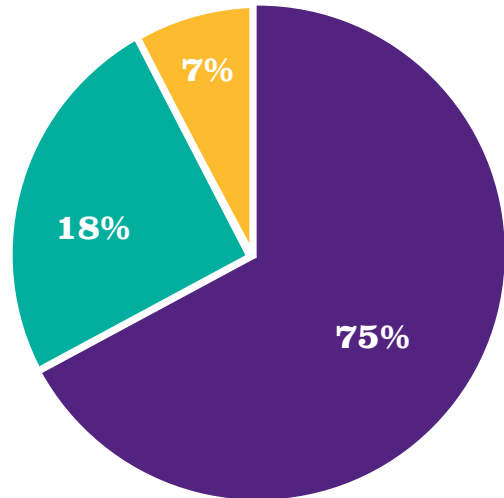

REMARKABLE
Competence
 brave Loyal

AMAZING REMARKABLE
CAPABLE brave

Confidence

ADVENTUROUS

Connection

Financials

REVENUE
\$470,723

- Program Fees
- Corporate Support
- Special Events
- Individual Donations
- Grants/Foundations